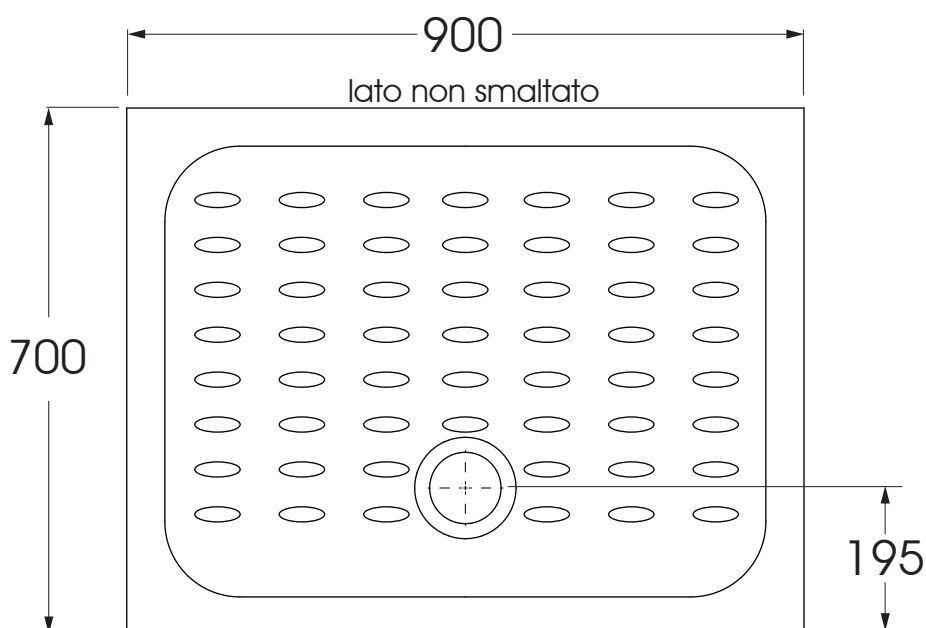

EIPD09007040

piatto doccia/ shower tray

codice  
code

Piatto doccia Ellisse h4 cm 90 X 70  
Ellisse h4 cm 90 X 70 shower tray.

bianco lucido/ shiny white

EIPD09007040BI

CM90x70xh4

scatole/box 1

kg 25,5

TECHNICAL SHEET n°: <b>01</b>	DESIGNER: <b>OFFICINA AZZURRA</b>	CODE: <b>EIPD09007040</b>	Azzurra sanitari in ceramica S.p.a. via Civita Castellana snc 01030 Castel S.Elia (VT) - ITALY Tel.+39.0761 518155 Fax.+39.0761 514560
SHEET FORMAT: <b>A4</b>	 <b>ISO</b>	REVISION: <b>01</b>	
REGULATIONS:  <b>EN 14527 / EN33 / Dop-14527 *</b>			
All the measurements respect the tolerances provided by the "AZZURRA QUALITY GUIDELINES".			